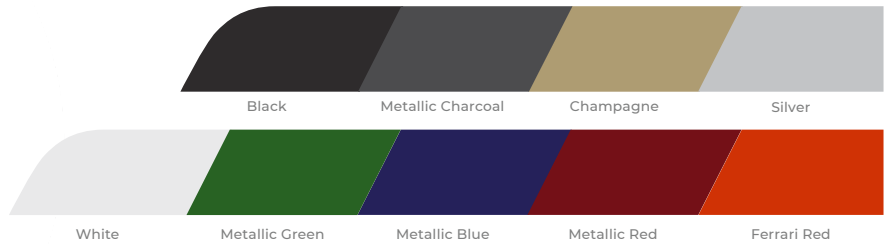

ADVENT 6L | ADVANCEDEV™

GENERAL COLOR

SEATS

Standard:

Gray

Custom:

Carbon Fiber

Saddle